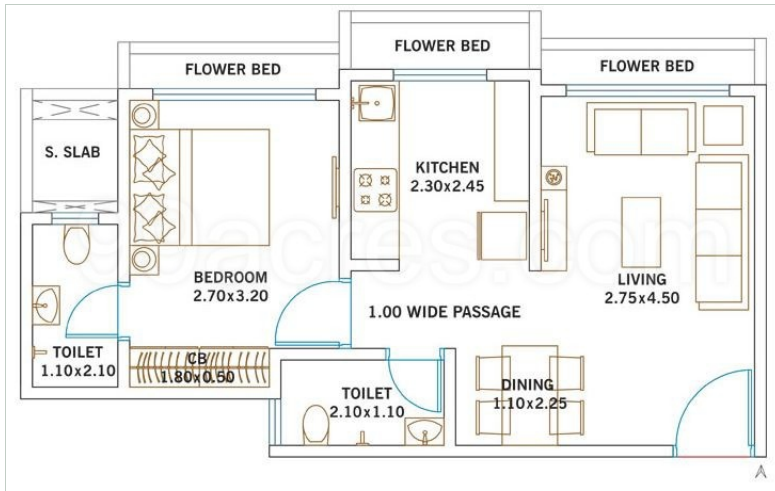

**Possession: Ready to move**

**Floor Plan**

**1BHK+2T(2) Super Area: 670 sq ft, Apartment**

**2BHK+2T(4) Super Area: 870 sq ft, Apartment**

Project : **Sumit Greendale**

Builder : **Sumit Woods**

Location : **Virar West, Mira Road And Beyond**