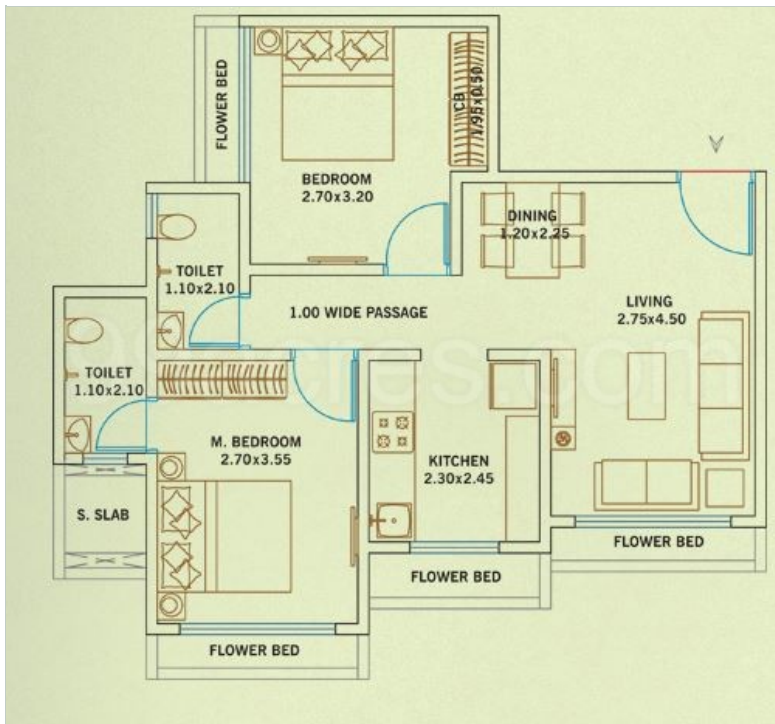

**Possession: Ready to move**

**Floor Plan**

**1BHK+2T(2) Super Area: 670 sq ft, Apartment**

**2BHK+2T(4) Super Area: 870 sq ft, Apartment**

Project : **Sumit Greendale**

Builder : **Sumit Woods**

Location : **Virar West, Mira Road And Beyond**